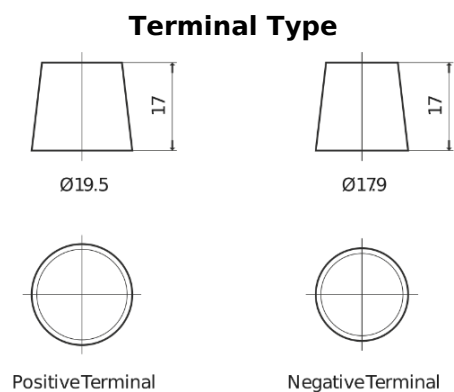

Product overview

Batteries for Cars

Formula FB454

Part number	FB454
Technology	Flooded
EAN/GTIN	3661024044370
Voltage	12 V
Capacity	45.0 Ah
CCA	330 A
Length	237 mm
Width	127 mm
Height	227 mm
Box size	B24
Polarity	ETN 0
Terminal Type	EN taper post
Hold Down	B0
Weights (subject of variation)	11.40 kg