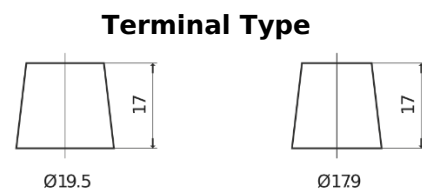

Product overview

Batteries for Trucks, Buses, Construction, Agriculture

StartPRO TG1353

Part number	TG1353
Technology	Flooded
EAN/GTIN	3661024055543
Voltage	12 V
Capacity	135 Ah
CCA	1000 A
Length	514 mm
Width	218 mm
Height	210 mm
Box size	DB9
Polarity	ETN 3
Terminal Type	EN taper post
Hold Down	B0
Weights (subject of variation)	39.80 kg