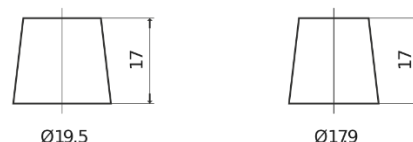

Product overview

Batteries for Trucks, Buses, Construction, Agriculture

StartPRO EG1353

| | |
|--------------------------------|---------------|
| Part number | EG1353 |
| Technology | Flooded |
| EAN/GTIN | 3661024035545 |
| Voltage | 12 V |
| Capacity | 135 Ah |
| CCA | 1000 A |
| Length | 514 mm |
| Width | 218 mm |
| Height | 210 mm |
| Box size | DB9 |
| Polarity | ETN 3 |
| Terminal Type | EN taper post |
| Hold Down | B0 |
| Weights (subject of variation) | 39.80 kg |

Polarity

Terminal Type

Positive Terminal

Negative Terminal

Hold Down

Design, features and specifications are subject to change without notice. We disclaim any representation or warranty, express or implied, concerning the data or recommendations, and in no event shall be liable for any loss or damage claimed to have arisen as a result. Some products may not be available in your local market.