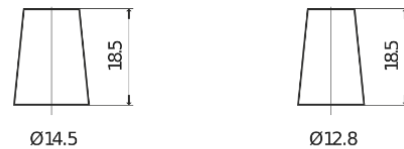

**Product overview**

Batteries for Cars

**Formula FB357**

Part number	FB357
Technology	Flooded
EAN/GTIN	3661024044349
Voltage	12 V
Capacity	35.0 Ah
CCA	240 A
Length	187 mm
Width	127 mm
Height	220 mm
Box size	B19
Polarity	ETN 1
Terminal Type	JIS taper post
Hold Down	B0
Weights (subject of variation)	8.90 kg

**Polarity**

**Terminal Type**

Positive Terminal

Negative Terminal

**Hold Down**

Design, features and specifications are subject to change without notice. We disclaim any representation or warranty, express or implied, concerning the data or recommendations, and in no event shall be liable for any loss or damage claimed to have arisen as a result. Some products may not be available in your local market.