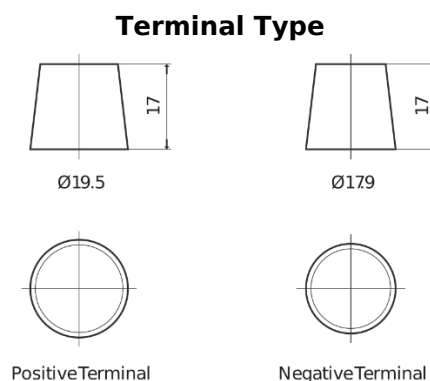

Product overview

Batteries for Trucks, Buses, Construction, Agriculture

StartPRO TG1355

Part number	TG1355
Technology	Flooded
EAN/GTIN	3661024055529
Voltage	12 V
Capacity	135 Ah
CCA	1000 A
Length	514 mm
Width	175 mm
Height	210 mm
Box size	DB8
Polarity	ETN 3
Terminal Type	EN taper post
Hold Down	B3
Weights (subject of variation)	36.00 kg