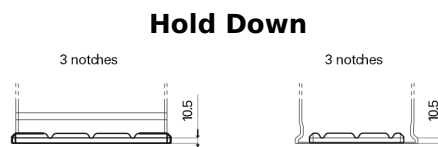

Product overview

Batteries for Trucks, Buses, Construction, Agriculture

StartPRO TG1355

Part number	TG1355
Technology	Flooded
EAN/GTIN	3661024055529
Voltage	12 V
Capacity	135 Ah
CCA	1000 A
Length	514 mm
Width	175 mm
Height	210 mm
Box size	DB8
Polarity	ETN 3
Terminal Type	EN taper post
Hold Down	B3
Weights (subject of variation)	36.00 kg