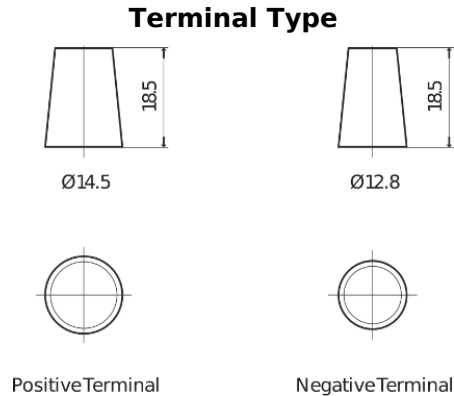

**Product overview**

Batteries for Cars

**Formula FB356**

Part number	FB356
Technology	Flooded
EAN/GTIN	3661024044332
Voltage	12 V
Capacity	35.0 Ah
CCA	240 A
Length	187 mm
Width	127 mm
Height	220 mm
Box size	B19
Polarity	ETN 0
Terminal Type	JIS taper post
Hold Down	B0
Weights (subject of variation)	8.90 kg