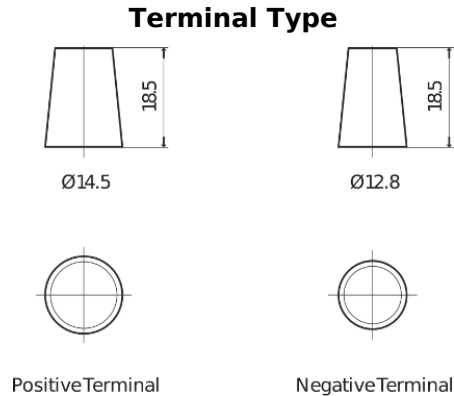

Product overview

Batteries for Cars

Formula FB356

Part number	FB356
Technology	Flooded
EAN/GTIN	3661024044332
Voltage	12 V
Capacity	35.0 Ah
CCA	240 A
Length	187 mm
Width	127 mm
Height	220 mm
Box size	B19
Polarity	ETN 0
Terminal Type	JIS taper post
Hold Down	B0
Weights (subject of variation)	8.90 kg