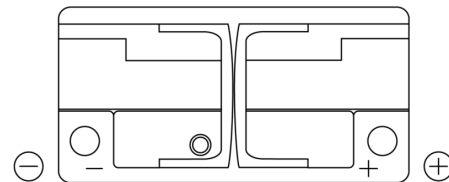

Product overview

Batteries for Cars

Formula FB1100

Part number	FB1100
Technology	Flooded
EAN/GTIN	3661024046237
Voltage	12 V
Capacity	110.0 Ah
CCA	850 A
Length	392 mm
Width	175 mm
Height	190 mm
Box size	L06
Polarity	ETN 0
Terminal Type	EN taper post
Hold Down	B13
Weights (subject of variation)	26.30 kg

Polarity

Terminal Type

Hold Down

Design, features and specifications are subject to change without notice. We disclaim any representation or warranty, express or implied, concerning the data or recommendations, and in no event shall be liable for any loss or damage claimed to have arisen as a result. Some products may not be available in your local market.