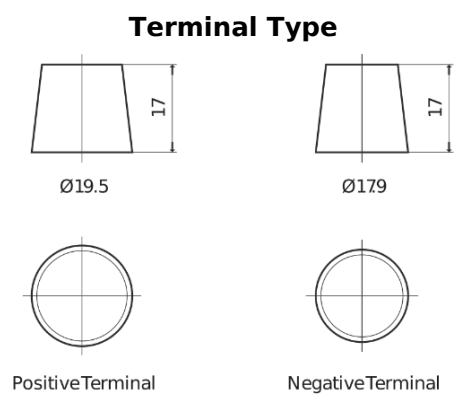

**Product overview**

Batteries for Cars

**Formula Xtreme FA954**

Part number	FA954
Technology	Flooded
EAN/GTIN	3661024044189
Voltage	12 V
Capacity	95.0 Ah
CCA	800 A
Length	306 mm
Width	173 mm
Height	222 mm
Box size	D31
Polarity	ETN 0
Terminal Type	EN taper post
Hold Down	Korean B1
Weights (subject of variation)	21.40 kg