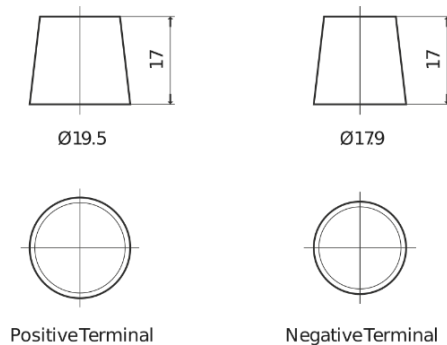

Product overview

Batteries for Cars

Formula Xtreme FA900

Part number	FA900
Technology	Flooded
EAN/GTIN	3661024046251
Voltage	12 V
Capacity	90.0 Ah
CCA	720 A
Length	315 mm
Width	175 mm
Height	190 mm
Box size	L04
Polarity	ETN 0
Terminal Type	EN taper post
Hold Down	B13
Weights (subject of variation)	19.70 kg

Polarity

Terminal Type

Hold Down

Design, features and specifications are subject to change without notice. We disclaim any representation or warranty, express or implied, concerning the data or recommendations, and in no event shall be liable for any loss or damage claimed to have arisen as a result. Some products may not be available in your local market.