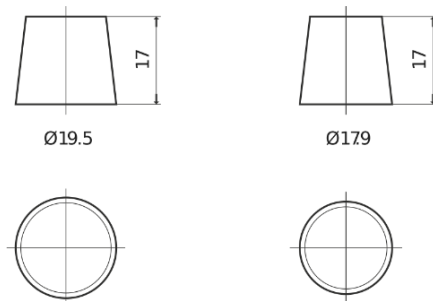

**Product overview**

Batteries for Cars

**Formula Xtreme FA770**

Part number	FA770
Technology	Flooded
EAN/GTIN	3661024044240
Voltage	12 V
Capacity	77.0 Ah
CCA	760 A
Length	278 mm
Width	175 mm
Height	190 mm
Box size	L03
Polarity	ETN 0
Terminal Type	EN taper post
Hold Down	B13
Weights (subject of variation)	17.50 kg

**Polarity**

**Terminal Type**

Positive Terminal

Negative Terminal

**Hold Down**

Design, features and specifications are subject to change without notice. We disclaim any representation or warranty, express or implied, concerning the data or recommendations, and in no event shall be liable for any loss or damage claimed to have arisen as a result. Some products may not be available in your local market.