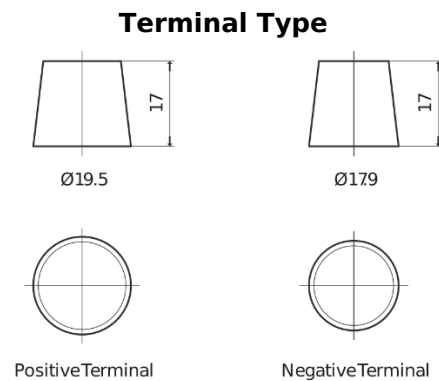

Product overview

Batteries for Cars

Premium EA955

| | |
|--------------------------------|---------------|
| Part number | EA955 |
| Technology | Flooded |
| EAN/GTIN | 3661024034197 |
| Voltage | 12 V |
| Capacity | 95 Ah |
| CCA | 800 A |
| Length | 306 mm |
| Width | 173 mm |
| Height | 222 mm |
| Box size | D31 |
| Polarity | ETN 1 |
| Terminal Type | EN taper post |
| Hold Down | Korean B1 |
| Weights (subject of variation) | 21.40 kg |