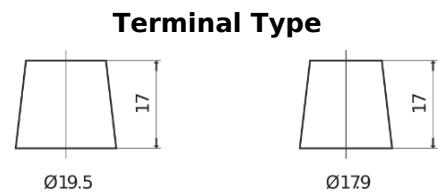

Product overview

Batteries for Cars

Formula Xtreme FA754

Part number	FA754
Technology	Flooded
EAN/GTIN	3661024044165
Voltage	12 V
Capacity	75.0 Ah
CCA	630 A
Length	270 mm
Width	173 mm
Height	222 mm
Box size	D26
Polarity	ETN 0
Terminal Type	EN taper post
Hold Down	Korean B1+B6
Weights (subject of variation)	17.40 kg