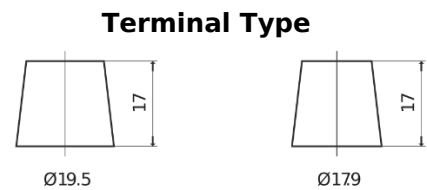

**Product overview**

Batteries for Cars

**High-Tech TA954**

Part number	TA954
Technology	Flooded
EAN/GTIN	3661024054188
Voltage	12 V
Capacity	95 Ah
CCA	800 A
Length	306 mm
Width	173 mm
Height	222 mm
Box size	D31
Polarity	ETN 0
Terminal Type	EN taper post
Hold Down	Korean B1
Weights (subject of variation)	21.40 kg