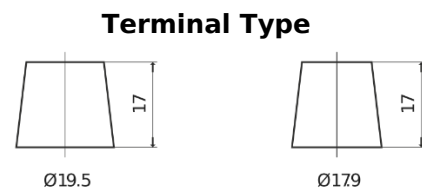

Product overview

Batteries for Cars

Formula Xtreme FA654

Part number	FA654
Technology	Flooded
EAN/GTIN	3661024044141
Voltage	12 V
Capacity	65.0 Ah
CCA	580 A
Length	230 mm
Width	173 mm
Height	222 mm
Box size	D23
Polarity	ETN 0
Terminal Type	EN taper post
Hold Down	Korean B1
Weights (subject of variation)	16.00 kg