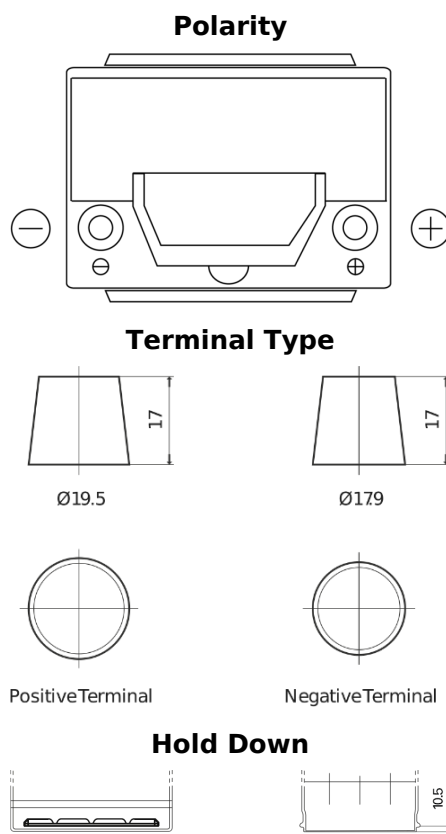

Product overview

Batteries for Cars

Formula Xtreme FA654

Part number	FA654
Technology	Flooded
EAN/GTIN	3661024044141
Voltage	12 V
Capacity	65.0 Ah
CCA	580 A
Length	230 mm
Width	173 mm
Height	222 mm
Box size	D23
Polarity	ETN 0
Terminal Type	EN taper post
Hold Down	Korean B1
Weights (subject of variation)	16.00 kg