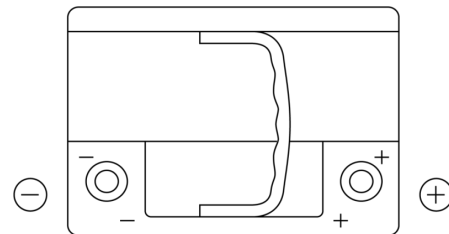

**Product overview**

Batteries for Cars

**Formula Xtreme FA640**

Part number	FA640
Technology	Flooded
EAN/GTIN	3661024044226
Voltage	12 V
Capacity	64.0 Ah
CCA	640 A
Length	242 mm
Width	175 mm
Height	190 mm
Box size	L02
Polarity	ETN 0
Terminal Type	EN taper post
Hold Down	B13
Weights (subject of variation)	14.90 kg

**Polarity**

**Terminal Type**

Positive Terminal

Negative Terminal

**Hold Down**

Design, features and specifications are subject to change without notice. We disclaim any representation or warranty, express or implied, concerning the data or recommendations, and in no event shall be liable for any loss or damage claimed to have arisen as a result. Some products may not be available in your local market.