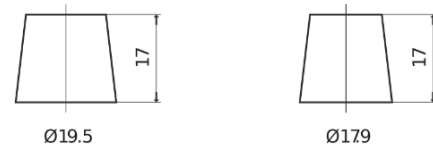

**Product overview**

Batteries for Cars

**Formula Xtreme FA640**

Part number	FA640
Technology	Flooded
EAN/GTIN	3661024044226
Voltage	12 V
Capacity	64.0 Ah
CCA	640 A
Length	242 mm
Width	175 mm
Height	190 mm
Box size	L02
Polarity	ETN 0
Terminal Type	EN taper post
Hold Down	B13
Weights (subject of variation)	14.90 kg

**Polarity**

**Terminal Type**

Positive Terminal

Negative Terminal

**Hold Down**

Design, features and specifications are subject to change without notice. We disclaim any representation or warranty, express or implied, concerning the data or recommendations, and in no event shall be liable for any loss or damage claimed to have arisen as a result. Some products may not be available in your local market.