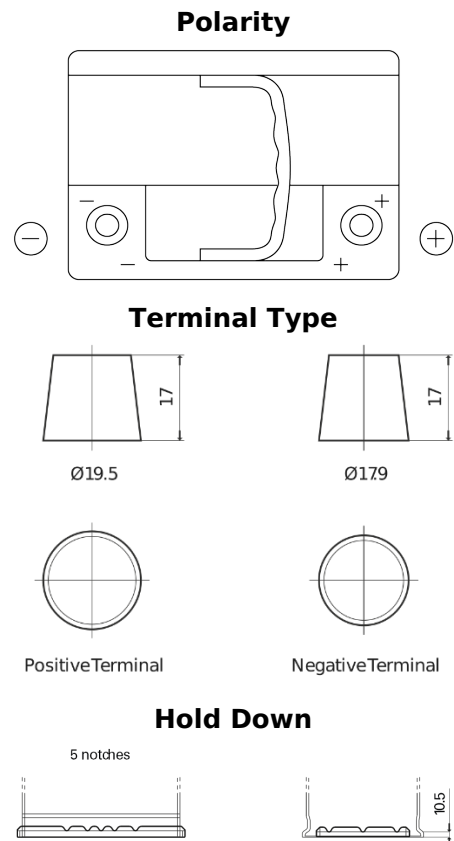

**Product overview**

Batteries for Cars

**Formula Xtreme FA612**

Part number	FA612
Technology	Flooded
EAN/GTIN	3661024044271
Voltage	12 V
Capacity	61.0 Ah
CCA	600 A
Length	242 mm
Width	175 mm
Height	175 mm
Box size	LB2
Polarity	ETN 0
Terminal Type	EN taper post
Hold Down	B13
Weights (subject of variation)	14.00 kg