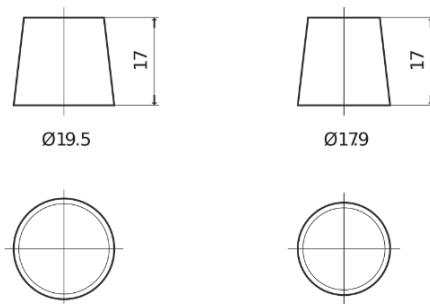

Product overview

Batteries for Cars

Formula Xtreme FA612

Part number	FA612
Technology	Flooded
EAN/GTIN	3661024044271
Voltage	12 V
Capacity	61.0 Ah
CCA	600 A
Length	242 mm
Width	175 mm
Height	175 mm
Box size	LB2
Polarity	ETN 0
Terminal Type	EN taper post
Hold Down	B13
Weights (subject of variation)	14.00 kg

Polarity

Terminal Type

Positive Terminal

Negative Terminal

Hold Down

Design, features and specifications are subject to change without notice. We disclaim any representation or warranty, express or implied, concerning the data or recommendations, and in no event shall be liable for any loss or damage claimed to have arisen as a result. Some products may not be available in your local market.