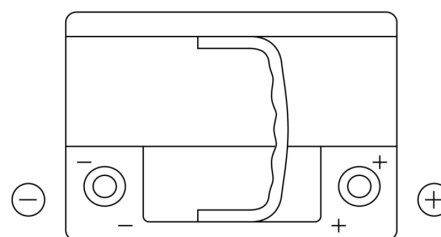

Product overview

Batteries for Cars

Formula Xtreme FA612

Part number	FA612
Technology	Flooded
EAN/GTIN	3661024044271
Voltage	12 V
Capacity	61.0 Ah
CCA	600 A
Length	242 mm
Width	175 mm
Height	175 mm
Box size	LB2
Polarity	ETN 0
Terminal Type	EN taper post
Hold Down	B13
Weights (subject of variation)	14.00 kg

Polarity

Terminal Type

Positive Terminal

Negative Terminal

Hold Down

Design, features and specifications are subject to change without notice. We disclaim any representation or warranty, express or implied, concerning the data or recommendations, and in no event shall be liable for any loss or damage claimed to have arisen as a result. Some products may not be available in your local market.