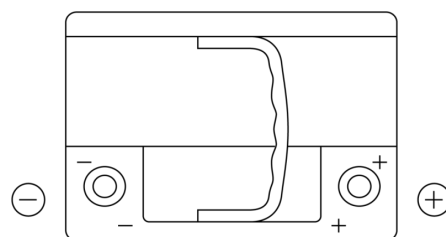

Product overview

Batteries for Cars

Formula Xtreme FA612

Part number	FA612
Technology	Flooded
EAN/GTIN	3661024044271
Voltage	12 V
Capacity	61.0 Ah
CCA	600 A
Length	242 mm
Width	175 mm
Height	175 mm
Box size	LB2
Polarity	ETN 0
Terminal Type	EN taper post
Hold Down	B13
Weights (subject of variation)	14.00 kg

Polarity

Terminal Type

Positive Terminal

Negative Terminal

Hold Down

Design, features and specifications are subject to change without notice. We disclaim any representation or warranty, express or implied, concerning the data or recommendations, and in no event shall be liable for any loss or damage claimed to have arisen as a result. Some products may not be available in your local market.