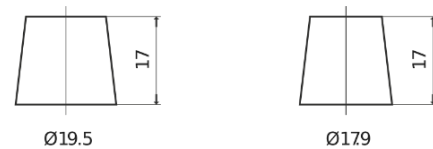

Product overview

Batteries for Cars

Formula Xtreme FA472

Part number	FA472
Technology	Flooded
EAN/GTIN	3661024044264
Voltage	12 V
Capacity	47.0 Ah
CCA	450 A
Length	207 mm
Width	175 mm
Height	175 mm
Box size	LB1
Polarity	ETN 0
Terminal Type	EN taper post
Hold Down	B13
Weights (subject of variation)	11.40 kg

Polarity

Terminal Type

Positive Terminal

Negative Terminal

Hold Down

Design, features and specifications are subject to change without notice. We disclaim any representation or warranty, express or implied, concerning the data or recommendations, and in no event shall be liable for any loss or damage claimed to have arisen as a result. Some products may not be available in your local market.