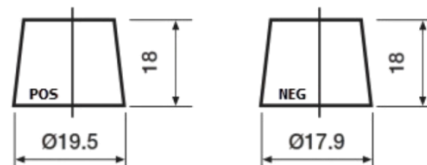

**Product overview**

Batteries for Cars

**Formula Xtreme FA456**

Part number	FA456
Technology	Flooded
EAN/GTIN	3661024044127
Voltage	12 V
Capacity	45.0 Ah
CCA	390 A
Length	237 mm
Width	127 mm
Height	227 mm
Box size	B24
Polarity	ETN 0
Terminal Type	JIS taper post
Hold Down	B1
Weights (subject of variation)	11.80 kg

**Polarity**

**Terminal Type**

Remove T1 adapter for T3

**Hold Down**

Design, features and specifications are subject to change without notice. We disclaim any representation or warranty, express or implied, concerning the data or recommendations, and in no event shall be liable for any loss or damage claimed to have arisen as a result. Some products may not be available in your local market.