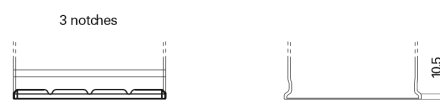

**Product overview**

Batteries for Cars

**Formula Xtreme FA456**

Part number	FA456
Technology	Flooded
EAN/GTIN	3661024044127
Voltage	12 V
Capacity	45.0 Ah
CCA	390 A
Length	237 mm
Width	127 mm
Height	227 mm
Box size	B24
Polarity	ETN 0
Terminal Type	JIS taper post
Hold Down	B1
Weights (subject of variation)	11.80 kg

**Polarity**

**Terminal Type**

Remove T1 adapter for T3

**Hold Down**

Design, features and specifications are subject to change without notice. We disclaim any representation or warranty, express or implied, concerning the data or recommendations, and in no event shall be liable for any loss or damage claimed to have arisen as a result. Some products may not be available in your local market.