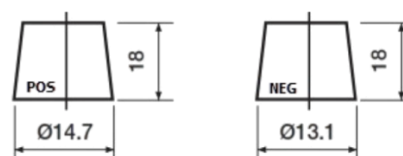

**Product overview**

Batteries for Cars

**Formula Xtreme FA456**

Part number	FA456
Technology	Flooded
EAN/GTIN	3661024044127
Voltage	12 V
Capacity	45.0 Ah
CCA	390 A
Length	237 mm
Width	127 mm
Height	227 mm
Box size	B24
Polarity	ETN 0
Terminal Type	JIS taper post
Hold Down	B1
Weights (subject of variation)	11.80 kg

**Polarity**

**Terminal Type**

Remove T1 adapter for T3

**Hold Down**

Design, features and specifications are subject to change without notice. We disclaim any representation or warranty, express or implied, concerning the data or recommendations, and in no event shall be liable for any loss or damage claimed to have arisen as a result. Some products may not be available in your local market.