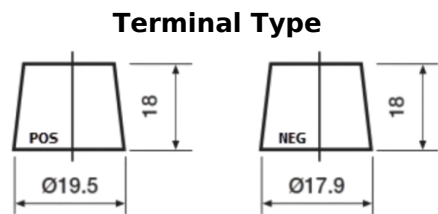

**Product overview**

Batteries for Cars

**Formula Xtreme FA406**

Part number	FA406
Technology	Flooded
EAN/GTIN	3661024047005
Voltage	12 V
Capacity	40.0 Ah
CCA	350 A
Length	187 mm
Width	127 mm
Height	220 mm
Box size	B19
Polarity	ETN 0
Terminal Type	JIS taper post
Hold Down	B1
Weights (subject of variation)	9.30 kg