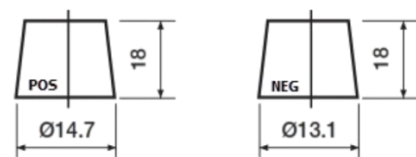

Product overview

Batteries for Cars

Formula Xtreme FA406

Part number	FA406
Technology	Flooded
EAN/GTIN	3661024047005
Voltage	12 V
Capacity	40.0 Ah
CCA	350 A
Length	187 mm
Width	127 mm
Height	220 mm
Box size	B19
Polarity	ETN 0
Terminal Type	JIS taper post
Hold Down	B1
Weights (subject of variation)	9.30 kg

Remove T1 adapter for T3

Hold Down

Design, features and specifications are subject to change without notice. We disclaim any representation or warranty, express or implied, concerning the data or recommendations, and in no event shall be liable for any loss or damage claimed to have arisen as a result. Some products may not be available in your local market.