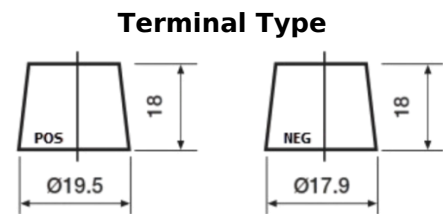

Product overview

Batteries for Cars

Formula Xtreme FA406

Part number	FA406
Technology	Flooded
EAN/GTIN	3661024047005
Voltage	12 V
Capacity	40.0 Ah
CCA	350 A
Length	187 mm
Width	127 mm
Height	220 mm
Box size	B19
Polarity	ETN 0
Terminal Type	JIS taper post
Hold Down	B1
Weights (subject of variation)	9.30 kg

Remove T1 adapter for T3

Hold Down

Design, features and specifications are subject to change without notice. We disclaim any representation or warranty, express or implied, concerning the data or recommendations, and in no event shall be liable for any loss or damage claimed to have arisen as a result. Some products may not be available in your local market.