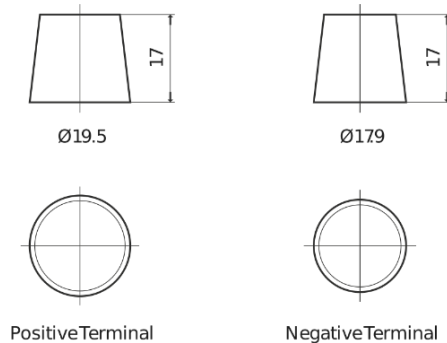

Product overview

Batteries for Cars

Formula Xtreme FA1050

Part number	FA1050
Technology	Flooded
EAN/GTIN	3661024044301
Voltage	12 V
Capacity	105.0 Ah
CCA	850 A
Length	315 mm
Width	175 mm
Height	205 mm
Box size	LH4
Polarity	ETN 0
Terminal Type	EN taper post
Hold Down	B13
Weights (subject of variation)	23.10 kg

Polarity

Terminal Type

Hold Down

Design, features and specifications are subject to change without notice. We disclaim any representation or warranty, express or implied, concerning the data or recommendations, and in no event shall be liable for any loss or damage claimed to have arisen as a result. Some products may not be available in your local market.