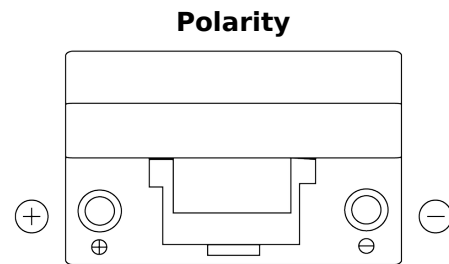

**Product overview**

Batteries for Marine and Leisure

**Dual EFB EZ650**

|                                |               |
|--------------------------------|---------------|
| Part number                    | EZ650         |
| Technology                     | EFB           |
| EAN/GTIN                       | 3661024037648 |
| Voltage                        | 12 V          |
| Capacity                       | 75.0 Ah       |
| CCA                            | 750 A         |
| Watt hour                      | 650 Wh        |
| Length                         | 260 mm        |
| Width                          | 173 mm        |
| Height                         | 222 mm        |
| Box size                       | D26           |
| Polarity                       | ETN 1         |
| Terminal Type                  | EN taper post |
| Hold Down                      | B0            |
| Weights (subject of variation) | 19.00 kg      |