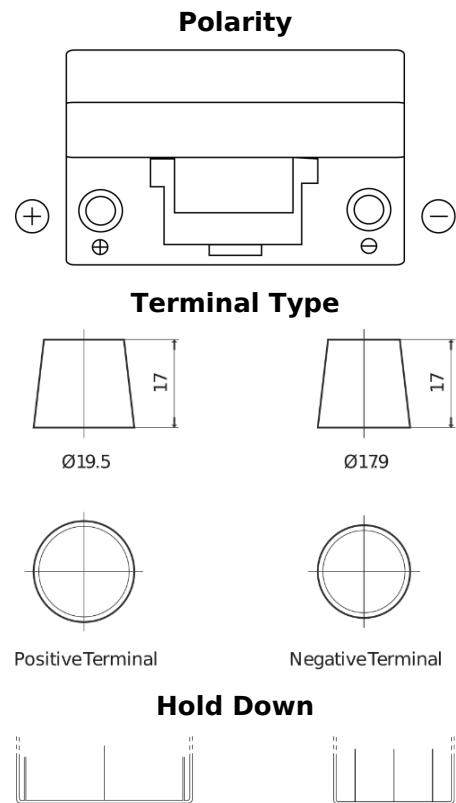

**Product overview**

Batteries for Marine and Leisure

**Dual EFB EZ650**

Part number	EZ650
Technology	EFB
EAN/GTIN	3661024037648
Voltage	12 V
Capacity	75.0 Ah
CCA	750 A
Watt hour	650 Wh
Length	260 mm
Width	173 mm
Height	222 mm
Box size	D26
Polarity	ETN 1
Terminal Type	EN taper post
Hold Down	B0
Weights (subject of variation)	19.00 kg