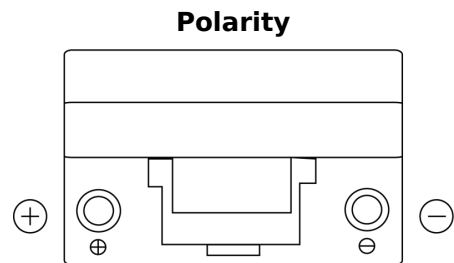

**Product overview**

Batteries for Marine and Leisure

**Dual EFB EZ650**

Part number	EZ650
Technology	EFB
EAN/GTIN	3661024037648
Voltage	12 V
Capacity	75.0 Ah
CCA	750 A
Watt hour	650 Wh
Length	260 mm
Width	173 mm
Height	222 mm
Box size	D26
Polarity	ETN 1
Terminal Type	EN taper post
Hold Down	B0
Weights (subject of variation)	19.00 kg