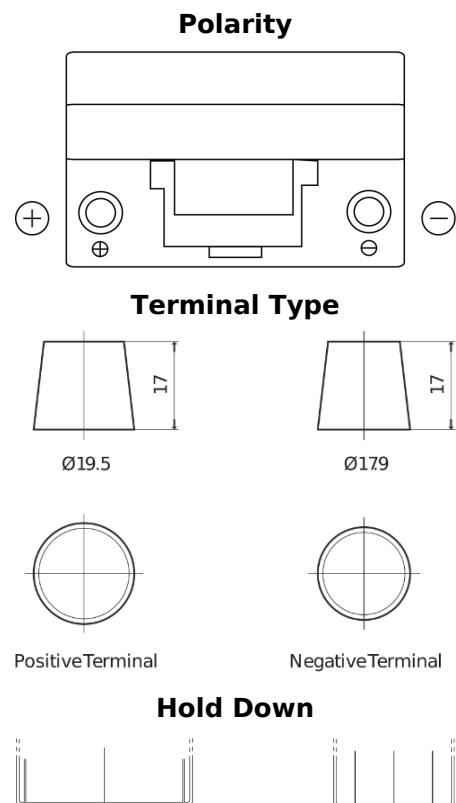

**Product overview**

Batteries for Marine and Leisure

**Dual EFB EZ650**

Part number	EZ650
Technology	EFB
EAN/GTIN	3661024037648
Voltage	12 V
Capacity	75.0 Ah
CCA	750 A
Watt hour	650 Wh
Length	260 mm
Width	173 mm
Height	222 mm
Box size	D26
Polarity	ETN 1
Terminal Type	EN taper post
Hold Down	B0
Weights (subject of variation)	19.00 kg