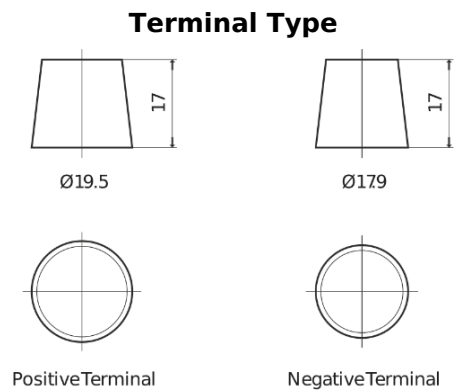

**Product overview**

Batteries for Marine and Leisure

**Dual EFB EZ650**

Part number	EZ650
Technology	EFB
EAN/GTIN	3661024037648
Voltage	12 V
Capacity	75.0 Ah
CCA	750 A
Watt hour	650 Wh
Length	260 mm
Width	173 mm
Height	222 mm
Box size	D26
Polarity	ETN 1
Terminal Type	EN taper post
Hold Down	B0
Weights (subject of variation)	19.00 kg