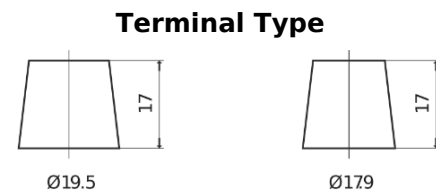

Product overview

Batteries for Trucks, Buses, Construction, Agriculture

EndurancePRO EFB EX2253

Part number	EX2253
Technology	EFB
EAN/GTIN	3661024036702
Voltage	12 V
Capacity	225.0 Ah
CCA	1150 A
Length	518 mm
Width	274 mm
Height	240 mm
Box size	D06
Polarity	ETN 3
Terminal Type	EN taper post
Hold Down	B0
Weights (subject of variation)	60.10 kg