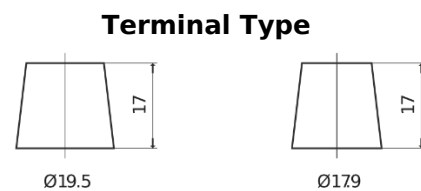

Product overview

Batteries for Trucks, Buses, Construction, Agriculture

EndurancePRO EFB EX2253

| | |
|--------------------------------|---------------|
| Part number | EX2253 |
| Technology | EFB |
| EAN/GTIN | 3661024036702 |
| Voltage | 12 V |
| Capacity | 225.0 Ah |
| CCA | 1150 A |
| Length | 518 mm |
| Width | 274 mm |
| Height | 240 mm |
| Box size | D06 |
| Polarity | ETN 3 |
| Terminal Type | EN taper post |
| Hold Down | B0 |
| Weights (subject of variation) | 60.10 kg |