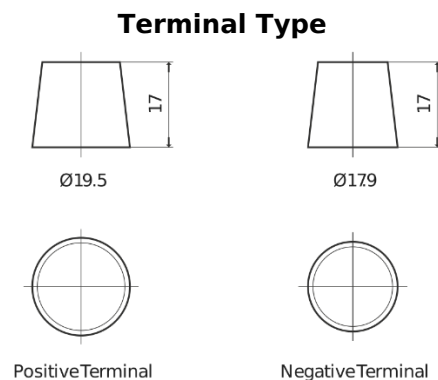

Product overview

Batteries for Trucks, Buses, Construction, Agriculture

EndurancePRO EFB EX1803

Part number	EX1803
Technology	EFB
EAN/GTIN	3661024036696
Voltage	12 V
Capacity	180.0 Ah
CCA	1000 A
Length	513 mm
Width	223 mm
Height	223 mm
Box size	D05
Polarity	ETN 3
Terminal Type	EN taper post
Hold Down	B0
Weights (subject of variation)	46.10 kg