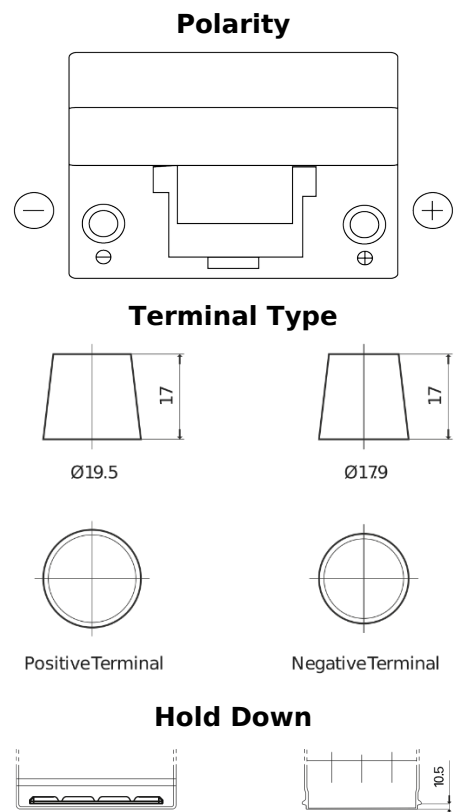

**Product overview**

Batteries for Cars

**Formula FB954**

Part number	FB954
Technology	Flooded
EAN/GTIN	3661024044455
Voltage	12 V
Capacity	95 Ah
CCA	760 A
Length	306 mm
Width	173 mm
Height	222 mm
Box size	D31
Polarity	ETN 0
Terminal Type	EN taper post
Hold Down	Korean B1
Weights (subject of variation)	20.60 kg