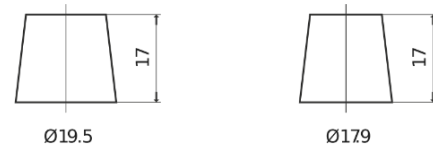

**Product overview**

Batteries for Marine and Leisure

**Vintage EU72L**

Part number	EU72L
Technology	Flooded
EAN/GTIN	3661024036283
Voltage	12 V
Capacity	72.0 Ah
CCA	640 A
Length	278 mm
Width	175 mm
Height	190 mm
Box size	L03
Polarity	ETN 1
Terminal Type	EN taper post
Hold Down	B13
Weights (subject of variation)	16.00 kg

**Polarity**

**Terminal Type**

Positive Terminal

Negative Terminal

**Hold Down**

Design, features and specifications are subject to change without notice. We disclaim any representation or warranty, express or implied, concerning the data or recommendations, and in no event shall be liable for any loss or damage claimed to have arisen as a result. Some products may not be available in your local market.