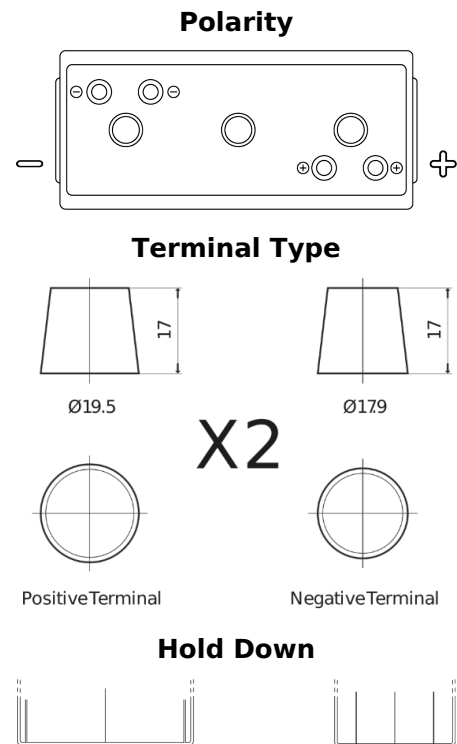

**Product overview**

Batteries for Marine and Leisure

**Vintage EU200-6**

Part number	EU200-6
Technology	Flooded
EAN/GTIN	3661024036139
Voltage	6 V
Capacity	200.0 Ah
CCA	1150 A
Length	398 mm
Width	174 mm
Height	234 mm
Box size	M06
Polarity	ETN 0
Terminal Type	Twin EN taper posts
Hold Down	B0
Weights (subject of variation)	27.80 kg