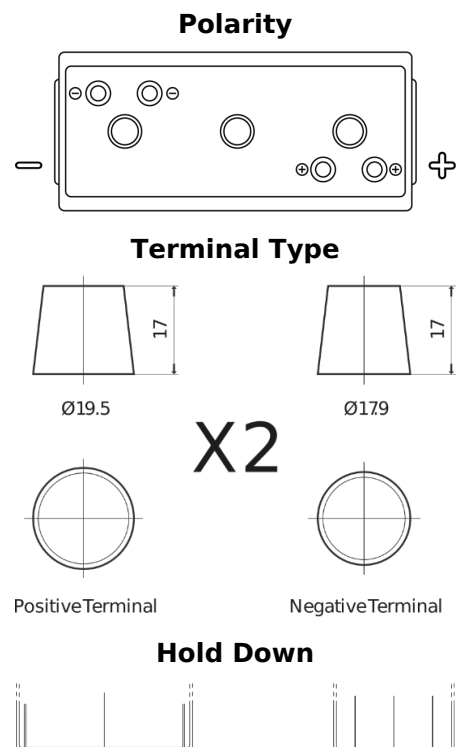

**Product overview**

Batteries for Marine and Leisure

**Vintage EU200-6**

Part number	EU200-6
Technology	Flooded
EAN/GTIN	3661024036139
Voltage	6 V
Capacity	200.0 Ah
CCA	1150 A
Length	398 mm
Width	174 mm
Height	234 mm
Box size	M06
Polarity	ETN 0
Terminal Type	Twin EN taper posts
Hold Down	B0
Weights (subject of variation)	27.80 kg