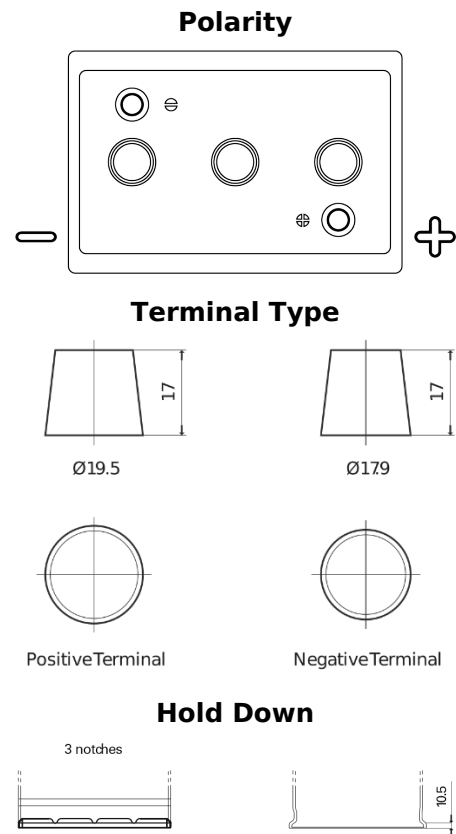

**Product overview**

Batteries for Marine and Leisure

**Vintage EU140-6**

Part number	EU140-6
Technology	Flooded
EAN/GTIN	3661024036153
Voltage	6 V
Capacity	140.0 Ah
CCA	900 A
Length	257 mm
Width	175 mm
Height	236 mm
Box size	M04
Polarity	ETN 0
Terminal Type	EN taper post
Hold Down	B1
Weights (subject of variation)	18.40 kg