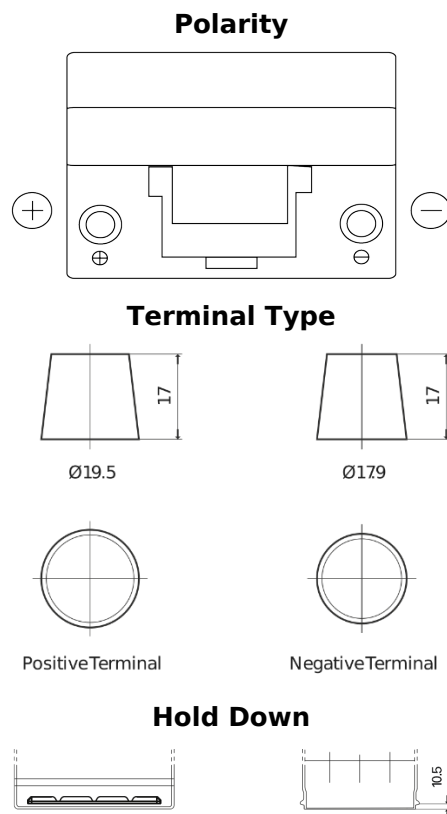

**Product overview**

Batteries for Cars

**Classic EC905**

Part number	EC905
Technology	Flooded
EAN/GTIN	3661024034760
Voltage	12 V
Capacity	90 Ah
CCA	680 A
Length	306 mm
Width	173 mm
Height	222 mm
Box size	D31
Polarity	ETN 1
Terminal Type	EN taper post
Hold Down	Korean B1
Weights (subject of variation)	19.90 kg