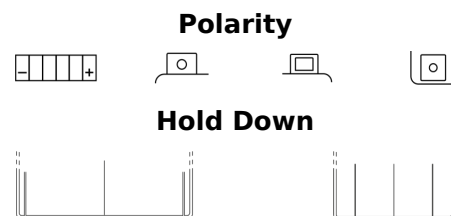

Product overview

Batteries for Motorcycles, ATVs, Snowmobiles, Garden

AGM MC (Dry) ETX7L-BS

Part number	ETX7L-BS
Technology	AGM
EAN/GTIN	3661024033756
Voltage	12 V
Capacity	6.0 Ah
CCA	100 A
Length	115 mm
Width	70 mm
Height	130 mm
Box size	C37
Polarity	ETN 0
Terminal Type	M04
Hold Down	B0
Weights (subject of variation)	2.20 kg