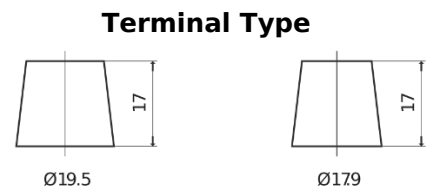

Product overview

Batteries for Cars

High-Tech TA755

| | |
|--------------------------------|---------------|
| Part number | TA755 |
| Technology | Flooded |
| EAN/GTIN | 3661024054171 |
| Voltage | 12 V |
| Capacity | 75 Ah |
| CCA | 630 A |
| Length | 270 mm |
| Width | 173 mm |
| Height | 222 mm |
| Box size | D26 |
| Polarity | ETN 1 |
| Terminal Type | EN taper post |
| Hold Down | Korean B1+B6 |
| Weights (subject of variation) | 17.40 kg |