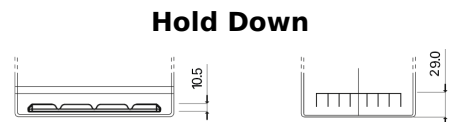

Product overview

Batteries for Cars

High-Tech TA755

| | |
|--------------------------------|---------------|
| Part number | TA755 |
| Technology | Flooded |
| EAN/GTIN | 3661024054171 |
| Voltage | 12 V |
| Capacity | 75 Ah |
| CCA | 630 A |
| Length | 270 mm |
| Width | 173 mm |
| Height | 222 mm |
| Box size | D26 |
| Polarity | ETN 1 |
| Terminal Type | EN taper post |
| Hold Down | Korean B1+B6 |
| Weights (subject of variation) | 17.40 kg |