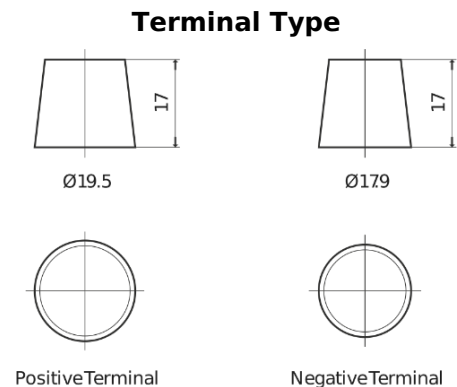

Product overview

Batteries for Marine and Leisure

Equipment ET650

Part number	ET650
Technology	Flooded
EAN/GTIN	3661024035927
Voltage	12 V
Capacity	100.0 Ah
Watt hour	650 Wh
Length	353 mm
Width	175 mm
Height	190 mm
Box size	L05
Polarity	ETN 0
Terminal Type	EN taper post
Hold Down	B13
Weights (subject of variation)	26.50 kg