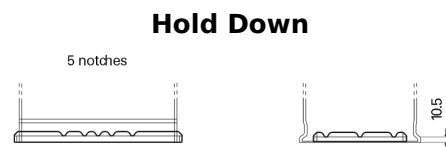

Product overview

Batteries for Marine and Leisure

Equipment ET650

| | |
|--------------------------------|---------------|
| Part number | ET650 |
| Technology | Flooded |
| EAN/GTIN | 3661024035927 |
| Voltage | 12 V |
| Capacity | 100.0 Ah |
| Watt hour | 650 Wh |
| Length | 353 mm |
| Width | 175 mm |
| Height | 190 mm |
| Box size | L05 |
| Polarity | ETN 0 |
| Terminal Type | EN taper post |
| Hold Down | B13 |
| Weights (subject of variation) | 26.50 kg |