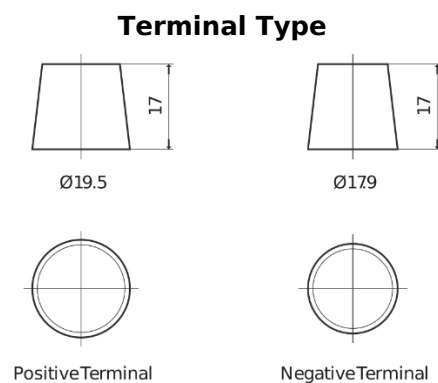

Product overview

Batteries for Marine and Leisure

Equipment ET650

| | |
|--------------------------------|---------------|
| Part number | ET650 |
| Technology | Flooded |
| EAN/GTIN | 3661024035927 |
| Voltage | 12 V |
| Capacity | 100.0 Ah |
| Watt hour | 650 Wh |
| Length | 353 mm |
| Width | 175 mm |
| Height | 190 mm |
| Box size | L05 |
| Polarity | ETN 0 |
| Terminal Type | EN taper post |
| Hold Down | B13 |
| Weights (subject of variation) | 26.50 kg |