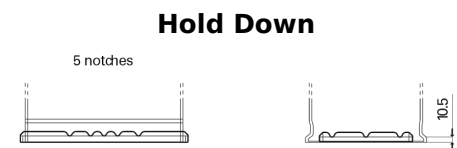

Product overview

Batteries for Marine and Leisure

Equipment ET650

Part number	ET650
Technology	Flooded
EAN/GTIN	3661024035927
Voltage	12 V
Capacity	100.0 Ah
Watt hour	650 Wh
Length	353 mm
Width	175 mm
Height	190 mm
Box size	L05
Polarity	ETN 0
Terminal Type	EN taper post
Hold Down	B13
Weights (subject of variation)	26.50 kg