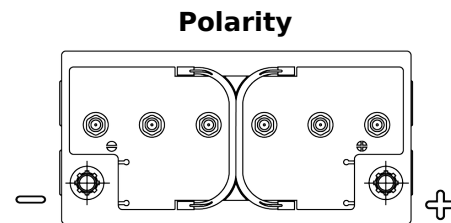

Product overview

Batteries for Marine and Leisure

Equipment ET650

| | |
|--------------------------------|---------------|
| Part number | ET650 |
| Technology | Flooded |
| EAN/GTIN | 3661024035927 |
| Voltage | 12 V |
| Capacity | 100.0 Ah |
| Watt hour | 650 Wh |
| Length | 353 mm |
| Width | 175 mm |
| Height | 190 mm |
| Box size | L05 |
| Polarity | ETN 0 |
| Terminal Type | EN taper post |
| Hold Down | B13 |
| Weights (subject of variation) | 26.50 kg |