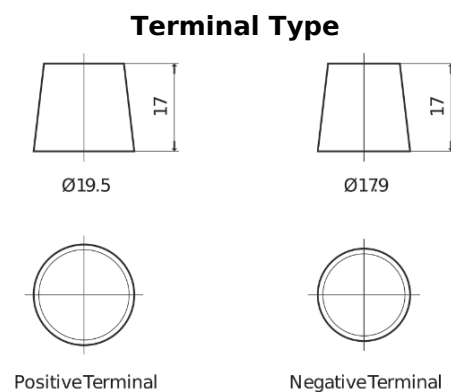

Product overview

Batteries for Marine and Leisure

Equipment ET1600

Part number	ET1600
Technology	Flooded
EAN/GTIN	3661024035873
Voltage	12 V
Capacity	230.0 Ah
Watt hour	1600 Wh
Length	518 mm
Width	274 mm
Height	240 mm
Box size	D06
Polarity	ETN 3
Terminal Type	EN taper post
Hold Down	B0
Weights (subject of variation)	64.80 kg