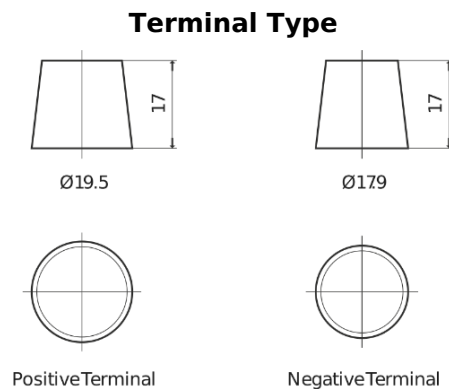

Product overview

Batteries for Marine and Leisure

Equipment ET1600

Part number	ET1600
Technology	Flooded
EAN/GTIN	3661024035873
Voltage	12 V
Capacity	230.0 Ah
Watt hour	1600 Wh
Length	518 mm
Width	274 mm
Height	240 mm
Box size	D06
Polarity	ETN 3
Terminal Type	EN taper post
Hold Down	B0
Weights (subject of variation)	64.80 kg