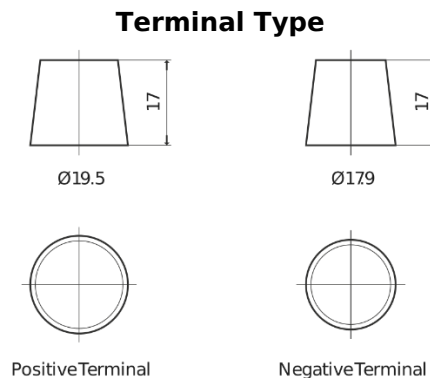

Product overview

Batteries for Cars

Premium EA754

Part number	EA754
Technology	Flooded
EAN/GTIN	3661024034166
Voltage	12 V
Capacity	75 Ah
CCA	630 A
Length	270 mm
Width	173 mm
Height	222 mm
Box size	D26
Polarity	ETN 0
Terminal Type	EN taper post
Hold Down	Korean B1+B6
Weights (subject of variation)	17.40 kg