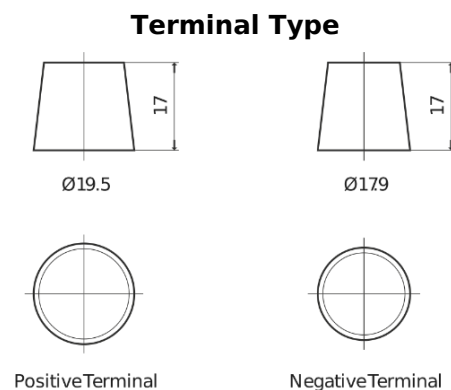

**Product overview**

Batteries for Marine and Leisure

**Equipment ET1300**

Part number	ET1300
Technology	Flooded
EAN/GTIN	3661024035880
Voltage	12 V
Capacity	180.0 Ah
Watt hour	1300 Wh
Length	513 mm
Width	223 mm
Height	223 mm
Box size	D05
Polarity	ETN 3
Terminal Type	EN taper post
Hold Down	B0
Weights (subject of variation)	49.70 kg