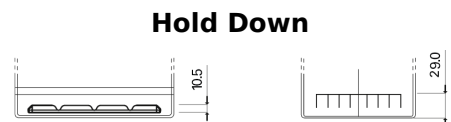

**Product overview**

Batteries for Cars

**Technica TB705**

Part number	TB705
Technology	Flooded
EAN/GTIN	3661024054447
Voltage	12 V
Capacity	70 Ah
CCA	540 A
Length	270 mm
Width	173 mm
Height	222 mm
Box size	D26
Polarity	ETN 1
Terminal Type	EN taper post
Hold Down	Korean B1+B6
Weights (subject of variation)	16.10 kg