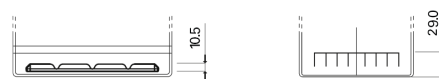

Product overview

Batteries for Cars

Formula FB705

Part number	FB705
Technology	Flooded
EAN/GTIN	3661024044448
Voltage	12 V
Capacity	70 Ah
CCA	540 A
Length	270 mm
Width	173 mm
Height	222 mm
Box size	D26
Polarity	ETN 1
Terminal Type	EN taper post
Hold Down	Korean B1+B6
Weights (subject of variation)	16.10 kg

Polarity

Terminal Type

Positive Terminal

Negative Terminal

Hold Down

Design, features and specifications are subject to change without notice. We disclaim any representation or warranty, express or implied, concerning the data or recommendations, and in no event shall be liable for any loss or damage claimed to have arisen as a result. Some products may not be available in your local market.