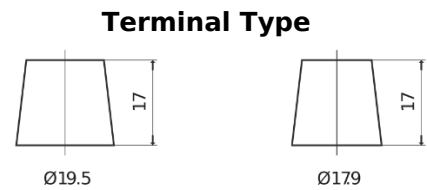

Product overview

Batteries for Cars

Excell EB705

Part number	EB705
Technology	Flooded
EAN/GTIN	3661024034449
Voltage	12 V
Capacity	70 Ah
CCA	540 A
Length	270 mm
Width	173 mm
Height	222 mm
Box size	D26
Polarity	ETN 1
Terminal Type	EN taper post
Hold Down	Korean B1+B6
Weights (subject of variation)	16.10 kg