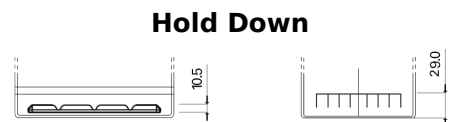

Product overview

Batteries for Cars

Excell EB705

Part number	EB705
Technology	Flooded
EAN/GTIN	3661024034449
Voltage	12 V
Capacity	70 Ah
CCA	540 A
Length	270 mm
Width	173 mm
Height	222 mm
Box size	D26
Polarity	ETN 1
Terminal Type	EN taper post
Hold Down	Korean B1+B6
Weights (subject of variation)	16.10 kg