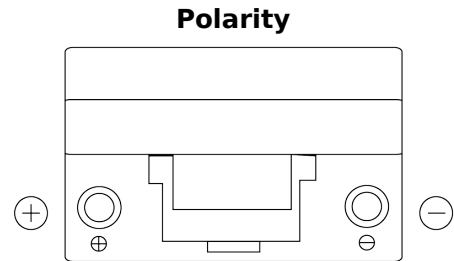

Product overview

Batteries for Cars

Excell EB705

Part number	EB705
Technology	Flooded
EAN/GTIN	3661024034449
Voltage	12 V
Capacity	70 Ah
CCA	540 A
Length	270 mm
Width	173 mm
Height	222 mm
Box size	D26
Polarity	ETN 1
Terminal Type	EN taper post
Hold Down	Korean B1+B6
Weights (subject of variation)	16.10 kg