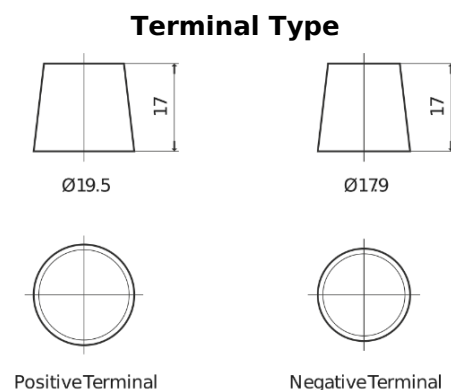

**Product overview**

Batteries for Marine and Leisure

**Equipment GEL ES2400**

Part number	ES2400
Technology	GEL
EAN/GTIN	3661024035750
Voltage	12 V
Capacity	210.0 Ah
Watt hour	2400 Wh
Length	518 mm
Width	274 mm
Height	240 mm
Box size	D06
Polarity	ETN 3
Terminal Type	EN taper post
Hold Down	B0
Weights (subject of variation)	63.50 kg