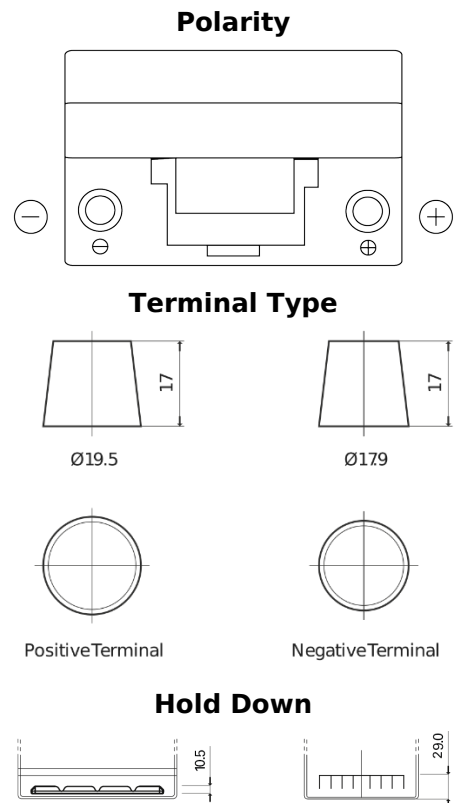

Product overview

Batteries for Cars

Technica TB704

Part number	TB704
Technology	Flooded
EAN/GTIN	3661024054430
Voltage	12 V
Capacity	70 Ah
CCA	540 A
Length	270 mm
Width	173 mm
Height	222 mm
Box size	D26
Polarity	ETN 0
Terminal Type	EN taper post
Hold Down	Korean B1+B6
Weights (subject of variation)	16.10 kg