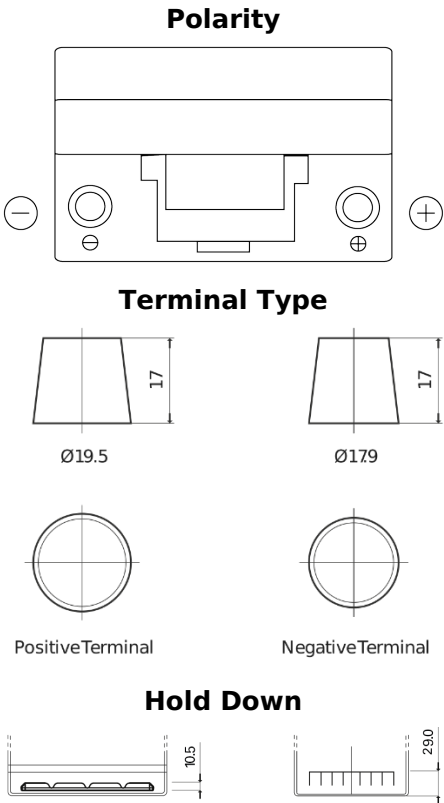

Product overview

Batteries for Cars

Formula FB704

Part number	FB704
Technology	Flooded
EAN/GTIN	3661024044431
Voltage	12 V
Capacity	70 Ah
CCA	540 A
Length	270 mm
Width	173 mm
Height	222 mm
Box size	D26
Polarity	ETN 0
Terminal Type	EN taper post
Hold Down	Korean B1+B6
Weights (subject of variation)	16.10 kg