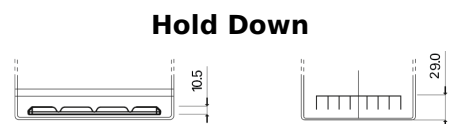

Product overview

Batteries for Cars

Excell EB704

| | |
|--------------------------------|---------------|
| Part number | EB704 |
| Technology | Flooded |
| EAN/GTIN | 3661024034432 |
| Voltage | 12 V |
| Capacity | 70 Ah |
| CCA | 540 A |
| Length | 270 mm |
| Width | 173 mm |
| Height | 222 mm |
| Box size | D26 |
| Polarity | ETN 0 |
| Terminal Type | EN taper post |
| Hold Down | Korean B1+B6 |
| Weights (subject of variation) | 16.10 kg |