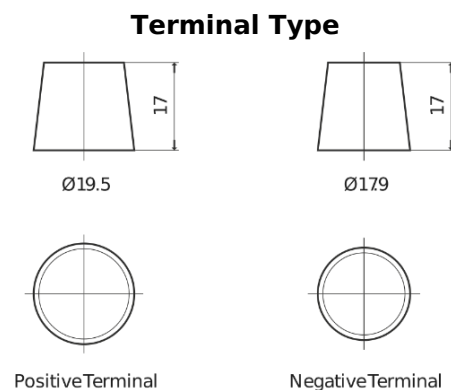

Product overview

Batteries for Marine and Leisure

Equipment GEL ES1300

Part number	ES1300
Technology	GEL
EAN/GTIN	3661024035781
Voltage	12 V
Capacity	120.0 Ah
Watt hour	1300 Wh
Length	345 mm
Width	171 mm
Height	283 mm
Box size	D03
Polarity	ETN 0
Terminal Type	EN taper post
Hold Down	B0
Weights (subject of variation)	37.50 kg