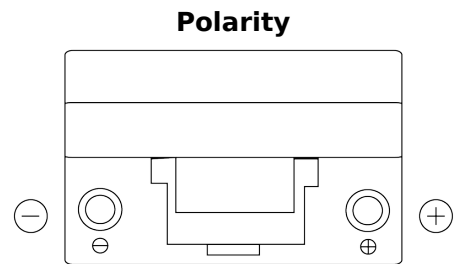

Product overview

Batteries for Cars

Excell EB704

| | |
|--------------------------------|---------------|
| Part number | EB704 |
| Technology | Flooded |
| EAN/GTIN | 3661024034432 |
| Voltage | 12 V |
| Capacity | 70 Ah |
| CCA | 540 A |
| Length | 270 mm |
| Width | 173 mm |
| Height | 222 mm |
| Box size | D26 |
| Polarity | ETN 0 |
| Terminal Type | EN taper post |
| Hold Down | Korean B1+B6 |
| Weights (subject of variation) | 16.10 kg |