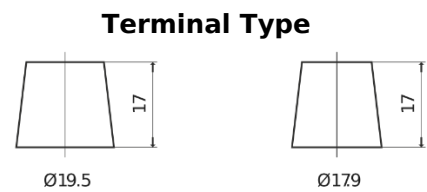

Product overview

Batteries for Cars

Excell EB704

| | |
|--------------------------------|---------------|
| Part number | EB704 |
| Technology | Flooded |
| EAN/GTIN | 3661024034432 |
| Voltage | 12 V |
| Capacity | 70 Ah |
| CCA | 540 A |
| Length | 270 mm |
| Width | 173 mm |
| Height | 222 mm |
| Box size | D26 |
| Polarity | ETN 0 |
| Terminal Type | EN taper post |
| Hold Down | Korean B1+B6 |
| Weights (subject of variation) | 16.10 kg |