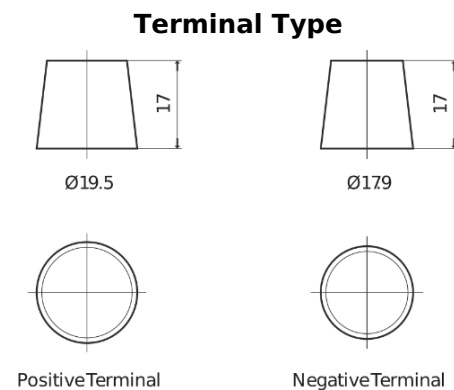

**Product overview**

Batteries for Marine and Leisure

**Equipment GEL ES1200**

Part number	ES1200
Technology	GEL
EAN/GTIN	3661024035798
Voltage	12 V
Capacity	110.0 Ah
Watt hour	1200 Wh
Length	284 mm
Width	267 mm
Height	226 mm
Box size	D07
Polarity	ETN 2
Terminal Type	EN taper post
Hold Down	B0
Weights (subject of variation)	37.50 kg