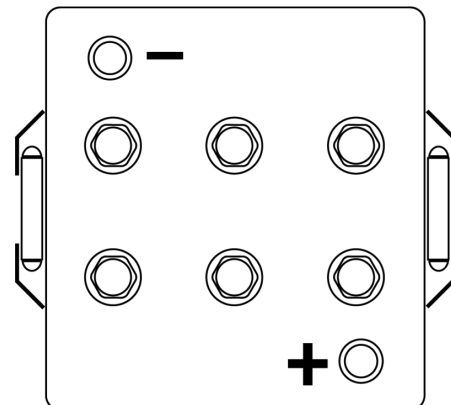

Product overview

Batteries for Marine and Leisure

Equipment GEL ES1200

Part number	ES1200
Technology	GEL
EAN/GTIN	3661024035798
Voltage	12 V
Capacity	110.0 Ah
Watt hour	1200 Wh
Length	284 mm
Width	267 mm
Height	226 mm
Box size	D07
Polarity	ETN 2
Terminal Type	EN taper post
Hold Down	B0
Weights (subject of variation)	37.50 kg

Polarity

Terminal Type

Positive Terminal

Negative Terminal

Hold Down

Design, features and specifications are subject to change without notice. We disclaim any representation or warranty, express or implied, concerning the data or recommendations, and in no event shall be liable for any loss or damage claimed to have arisen as a result. Some products may not be available in your local market.