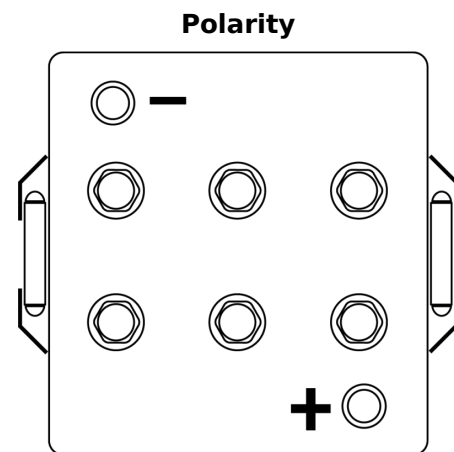

**Product overview**

Batteries for Marine and Leisure

**Equipment GEL ES1200**

Part number	ES1200
Technology	GEL
EAN/GTIN	3661024035798
Voltage	12 V
Capacity	110.0 Ah
Watt hour	1200 Wh
Length	284 mm
Width	267 mm
Height	226 mm
Box size	D07
Polarity	ETN 2
Terminal Type	EN taper post
Hold Down	B0
Weights (subject of variation)	37.50 kg