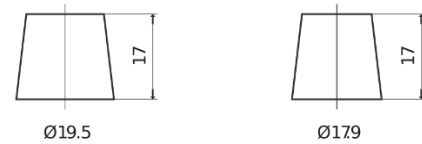

Terminal Type