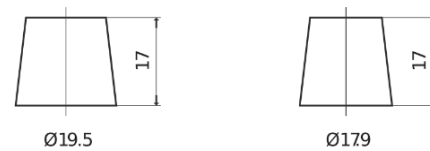

Terminal Type