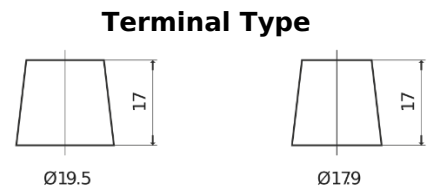

**Product overview**

Batteries for Marine and Leisure

**Dual ER350**

Part number	ER350
Technology	Flooded
EAN/GTIN	3661024036009
Voltage	12 V
Capacity	80 Ah
CCA	510 A
Watt hour	350 Wh
Length	270 mm
Width	173 mm
Height	222 mm
Box size	D26
Polarity	ETN 1
Terminal Type	EN taper post
Hold Down	Korean B1+B6
Weights (subject of variation)	17.40 kg