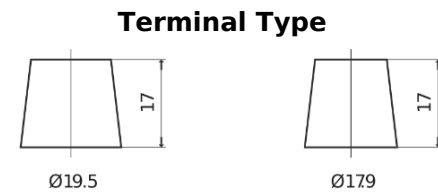

Product overview

Batteries for Marine and Leisure

Dual ER550

| | |
|--------------------------------|---------------|
| Part number | ER550 |
| Technology | Flooded |
| EAN/GTIN | 3661024035989 |
| Voltage | 12 V |
| Capacity | 115.0 Ah |
| CCA | 760 A |
| Watt hour | 550 Wh |
| Length | 349 mm |
| Width | 175 mm |
| Height | 235 mm |
| Box size | D02 |
| Polarity | ETN 1 |
| Terminal Type | EN taper post |
| Hold Down | B0 |
| Weights (subject of variation) | 27.80 kg |