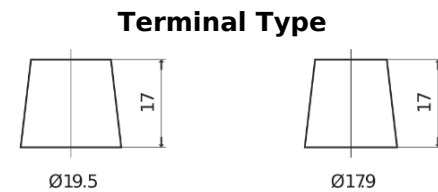

**Product overview**

Batteries for Marine and Leisure

**Dual ER550**

Part number	ER550
Technology	Flooded
EAN/GTIN	3661024035989
Voltage	12 V
Capacity	115.0 Ah
CCA	760 A
Watt hour	550 Wh
Length	349 mm
Width	175 mm
Height	235 mm
Box size	D02
Polarity	ETN 1
Terminal Type	EN taper post
Hold Down	B0
Weights (subject of variation)	27.80 kg