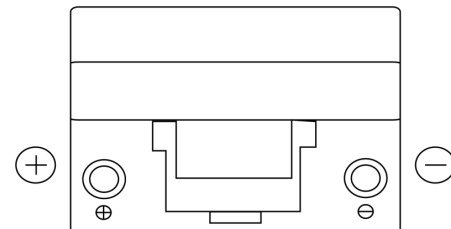

Product overview

Batteries for Marine and Leisure

Dual ER450

Part number	ER450
Technology	Flooded
EAN/GTIN	3661024035996
Voltage	12 V
Capacity	95.0 Ah
CCA	650 A
Watt hour	450 Wh
Length	306 mm
Width	173 mm
Height	222 mm
Box size	D31
Polarity	ETN 1
Terminal Type	EN taper post
Hold Down	Korean B1
Weights (subject of variation)	21.70 kg

Polarity

Terminal Type

Positive Terminal

Negative Terminal

Hold Down

Design, features and specifications are subject to change without notice. We disclaim any representation or warranty, express or implied, concerning the data or recommendations, and in no event shall be liable for any loss or damage claimed to have arisen as a result. Some products may not be available in your local market.