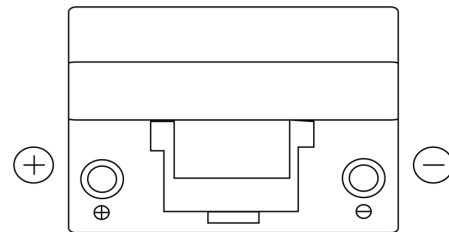

Product overview

Batteries for Marine and Leisure

Dual ER450

Part number	ER450
Technology	Flooded
EAN/GTIN	3661024035996
Voltage	12 V
Capacity	95.0 Ah
CCA	650 A
Watt hour	450 Wh
Length	306 mm
Width	173 mm
Height	222 mm
Box size	D31
Polarity	ETN 1
Terminal Type	EN taper post
Hold Down	Korean B1
Weights (subject of variation)	21.70 kg

Polarity

Terminal Type

Positive Terminal Negative Terminal

Hold Down

Design, features and specifications are subject to change without notice. We disclaim any representation or warranty, express or implied, concerning the data or recommendations, and in no event shall be liable for any loss or damage claimed to have arisen as a result. Some products may not be available in your local market.