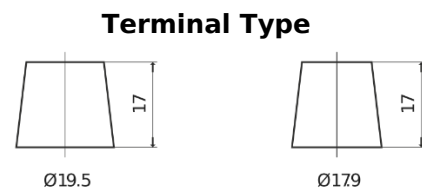

Product overview

Batteries for Cars

High-Tech TA654

| | |
|--------------------------------|---------------|
| Part number | TA654 |
| Technology | Flooded |
| EAN/GTIN | 3661024054140 |
| Voltage | 12 V |
| Capacity | 65 Ah |
| CCA | 580 A |
| Length | 230 mm |
| Width | 173 mm |
| Height | 222 mm |
| Box size | D23 |
| Polarity | ETN 0 |
| Terminal Type | EN taper post |
| Hold Down | Korean B1 |
| Weights (subject of variation) | 16.00 kg |