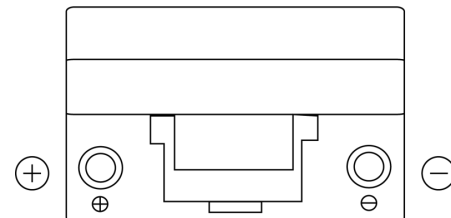

Product overview

Batteries for Marine and Leisure

Dual ER350

Part number	ER350
Technology	Flooded
EAN/GTIN	3661024036009
Voltage	12 V
Capacity	80.0 Ah
CCA	510 A
Watt hour	350 Wh
Length	270 mm
Width	173 mm
Height	222 mm
Box size	D26
Polarity	ETN 1
Terminal Type	EN taper post
Hold Down	Korean B1+B6
Weights (subject of variation)	17.40 kg

Polarity

Terminal Type

Positive Terminal

Negative Terminal

Hold Down

Design, features and specifications are subject to change without notice. We disclaim any representation or warranty, express or implied, concerning the data or recommendations, and in no event shall be liable for any loss or damage claimed to have arisen as a result. Some products may not be available in your local market.