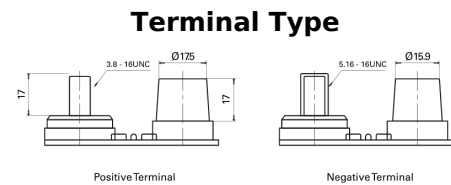

Product overview

Batteries for Marine and Leisure

Dual AGM EP900

Part number	EP900
Technology	AGM
EAN/GTIN	3661024035965
Voltage	12 V
Capacity	100.0 Ah
CCA	800 A
Watt hour	900 Wh
Length	330 mm
Width	173 mm
Height	240 mm
Box size	G31
Polarity	ETN 1
Terminal Type	SAE M 3/8" - 5/16" taper&stud
Hold Down	B0
Weights (subject of variation)	31.00 kg