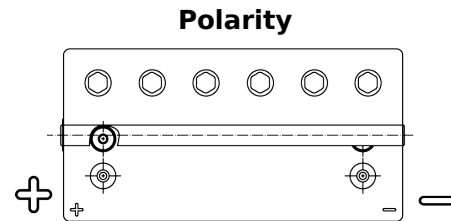

Product overview

Batteries for Marine and Leisure

Dual AGM EP900

Part number	EP900
Technology	AGM
EAN/GTIN	3661024035965
Voltage	12 V
Capacity	100.0 Ah
CCA	800 A
Watt hour	900 Wh
Length	330 mm
Width	173 mm
Height	240 mm
Box size	G31
Polarity	ETN 1
Terminal Type	SAE M 3/8" - 5/16" taper&stud
Hold Down	B0
Weights (subject of variation)	31.00 kg