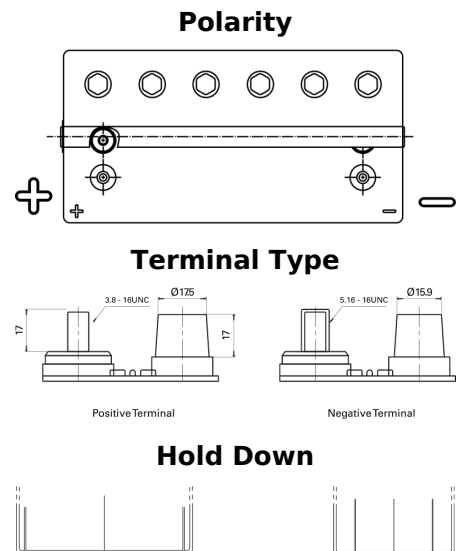

Product overview

Batteries for Marine and Leisure

Dual AGM EP900

Part number	EP900
Technology	AGM
EAN/GTIN	3661024035965
Voltage	12 V
Capacity	100.0 Ah
CCA	800 A
Watt hour	900 Wh
Length	330 mm
Width	173 mm
Height	240 mm
Box size	G31
Polarity	ETN 1
Terminal Type	SAE M 3/8"- 5/16" taper&stud
Hold Down	B0
Weights (subject of variation)	31.00 kg