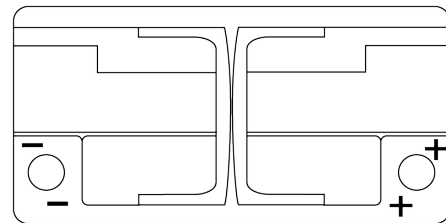

Product overview

Batteries for Marine and Leisure

Dual AGM EP800

Part number	EP800
Technology	AGM
EAN/GTIN	3661024036535
Voltage	12 V
Capacity	95.0 Ah
CCA	850 A
Watt hour	800 Wh
Length	353 mm
Width	175 mm
Height	190 mm
Box size	L05
Polarity	ETN 0
Terminal Type	EN taper post
Hold Down	B13
Weights (subject of variation)	26.10 kg

Polarity

Terminal Type

Positive Terminal

Negative Terminal

Hold Down

Design, features and specifications are subject to change without notice. We disclaim any representation or warranty, express or implied, concerning the data or recommendations, and in no event shall be liable for any loss or damage claimed to have arisen as a result. Some products may not be available in your local market.