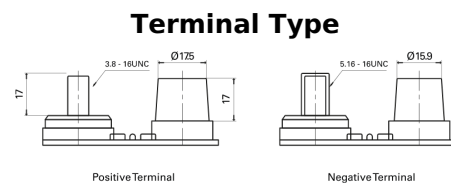

**Product overview**

Batteries for Marine and Leisure

**Dual AGM EP450**

Part number	EP450
Technology	AGM
EAN/GTIN	3661024035972
Voltage	12 V
Capacity	50.0 Ah
CCA	750 A
Watt hour	450 Wh
Length	260 mm
Width	173 mm
Height	206 mm
Box size	G34
Polarity	ETN 1
Terminal Type	SAE M 3/8" - 5/16" taper&stud
Hold Down	B7
Weights (subject of variation)	18.60 kg