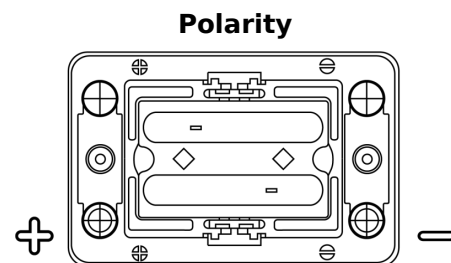

**Product overview**

Batteries for Marine and Leisure

**Dual AGM EP450**

Part number	EP450
Technology	AGM
EAN/GTIN	3661024035972
Voltage	12 V
Capacity	50.0 Ah
CCA	750 A
Watt hour	450 Wh
Length	260 mm
Width	173 mm
Height	206 mm
Box size	G34
Polarity	ETN 1
Terminal Type	SAE M 3/8" - 5/16" taper&stud
Hold Down	B7
Weights (subject of variation)	18.60 kg