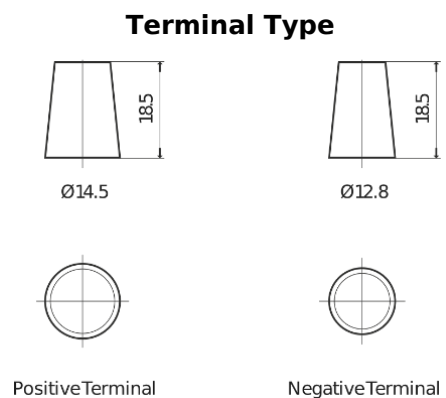

Product overview

Batteries for Cars

Excell EB456

Part number	EB456
Technology	Flooded
EAN/GTIN	3661024034357
Voltage	12 V
Capacity	45 Ah
CCA	330 A
Length	237 mm
Width	127 mm
Height	227 mm
Box size	B24
Polarity	ETN 0
Terminal Type	JIS taper post
Hold Down	B0
Weights (subject of variation)	11.40 kg