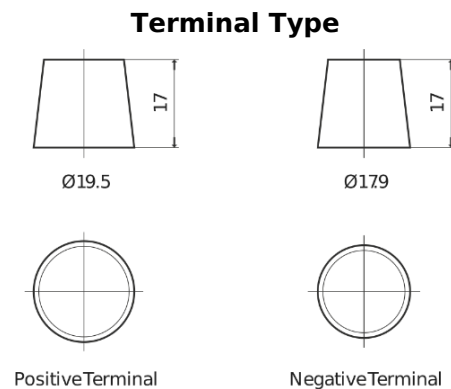

**Product overview**

Batteries for Marine and Leisure

**Dual AGM EP2100**

Part number	EP2100
Technology	AGM
EAN/GTIN	3661024035934
Voltage	12 V
Capacity	240.0 Ah
CCA	1200 A
Watt hour	2100 Wh
Length	518 mm
Width	274 mm
Height	240 mm
Box size	D06
Polarity	ETN 3
Terminal Type	EN taper post
Hold Down	B0
Weights (subject of variation)	70.00 kg